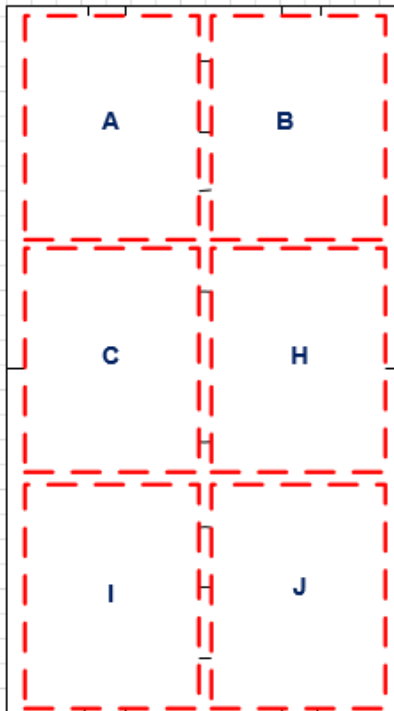

GPSA Practices - Fall 2017

Monday 6:00 to 7:30		Tuesday 6:00 to 7:30		Wednesday 6:00 to 7:30		Thursday 6:00 to 7:30	
Field	Team Name/Age Grp	Field	Team Name/Age Grp	Field	Team Name/Age Grp	Field	Team Name/Age Grp
A	Cape Cursader U8	A	Lightning U8	A	Cape Cursader U8	A	Lightning U8
B	Leones Dab U8	B	Rip Tide U8	B	Leones Dab U8	B	Rip Tide U8
C	Odyseeey U8	C		C		C	Odyseeey U8
D		D	Bobcats U10	D		D	Bobcats U10
E	Barcelona U10	E	Kangaroos U10	E	Barcelona U10	E	Kangaroos U10
F	Pirates U10	F	Tomadoes U10	F	Pirates U10	F	Tomadoes U10
G		G	Ceform U10	G		G	Ceform U10
K	Arsenal U6	K		K	Arsenal U6	K	
L		L		L		L	Warriors U8
M		M	Hurricane U6	M		M	Hurricane U6
N	RedBulls United U6	N		N	RedBulls United U6	N	
2		2	Chelsea U12	2		2	Chelsea U12
2		2	Panthers U13	2		2	Panthers U13
2	ATX U15	2	Raptors U15	2	ATX U15	2	Raptors U15

Note: Field A is the closest to the concession stand; Field B is the furthest from the concession stand. See Field Map

Teams practicing on field 2 are not to use the goals, practice side to side.

Field 13

Field 14